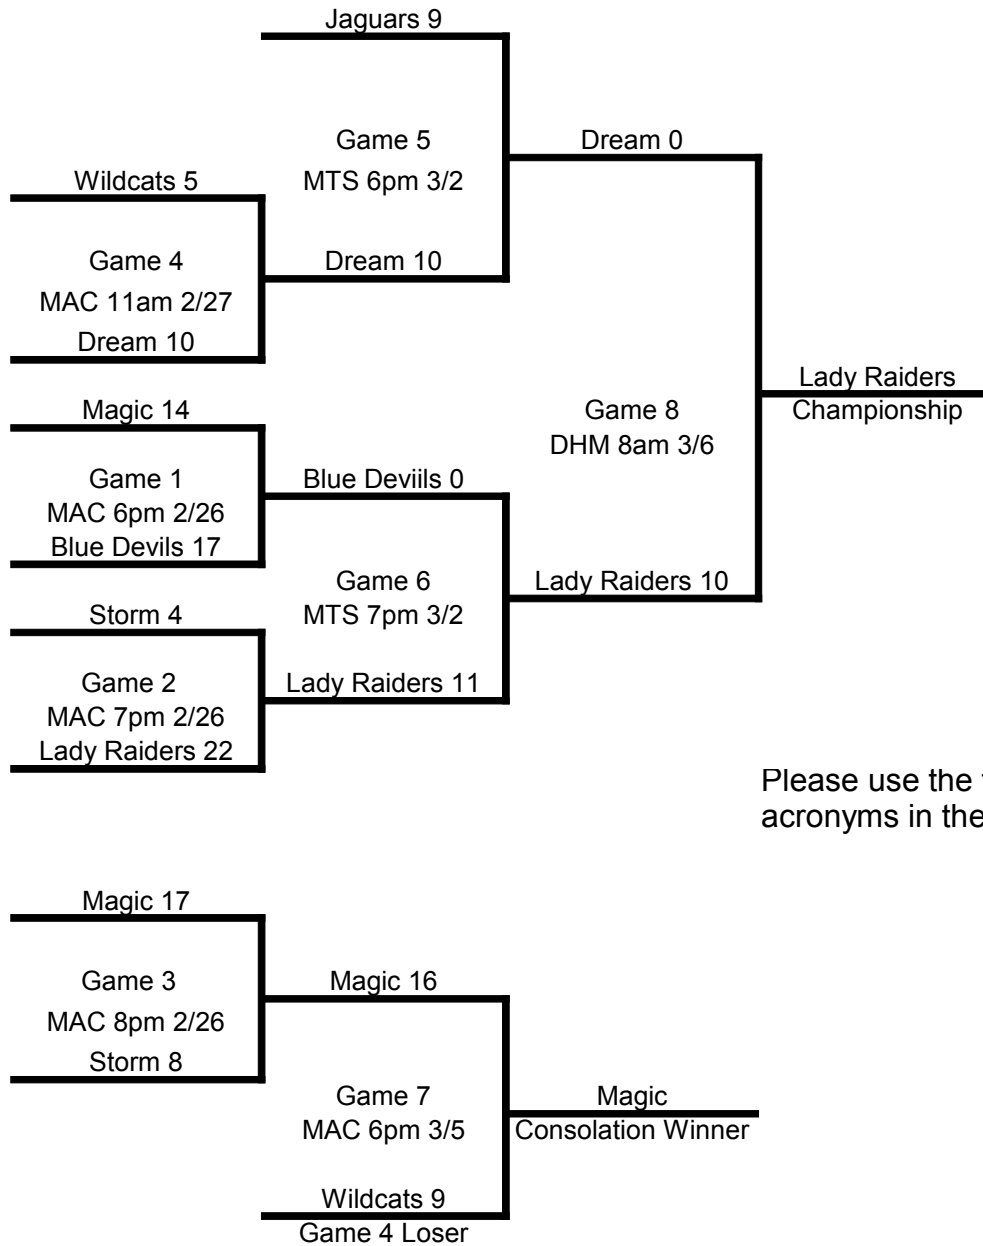

8u Girls Bracket DYB 2010 Tournament

Seed	8u Girls		
1	Jaguars	6	- 0
2	Lady Raiders	5	- 1
3	Magic	5	- 2
4	Dream	3	- 3
5	Wildcats	2	- 5
6	Blue Devils	1	- 5
7	Storm	0	- 6

Please use the following legend to interpret the acronyms in the schedule and tournament brackets

DHM	Denton High Main Gym
DHF	Denton High Front Gym
DHB	Denton High Back Gym
MAC	Calhoun MacAlister Gym
MTS	Calhoun Mount St. Gym